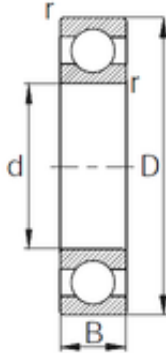

## NTN-CPC Australia Pty Ltd

75 mm x 130 mm x 25 mm CYSD 6215 deep groove ball bearings

Bearing No. 6215

Size	75x130x25 mm
Bore Diameter	75 mm
Outer Diameter	130 mm
Width	25 mm
d	75 mm
D	130 mm
B	25 mm
C	25 mm
r min.	1,5 mm
Weight	1,18 Kg
Basic dynamic load rating (C)	66 kN
Basic static load rating (C0)	49,5 kN
(Grease) Lubrication Speed	4500 r/min

6215 Bearing 2D drawings and 3D CAD models