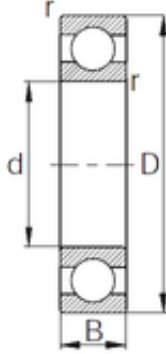

# NTN-CPC Australia Pty Ltd

120 mm x 150 mm x 16 mm CYSD 6824 deep groove ball bearings

Bearing No. 6824

Size	120x150x16 mm
Bore Diameter	120 mm
Outer Diameter	150 mm
Width	16 mm
d	120 mm
D	150 mm
B	16 mm
C	16 mm
r min.	1 mm
Weight	0,536 Kg
Basic dynamic load rating (C)	28,9 kN

6824 Bearing 2D drawings and 3D CAD models